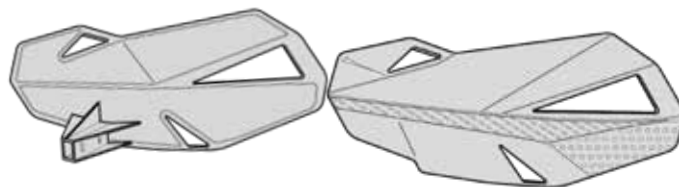

PARAMANI HANDGUARDS

MODELLO MODEL	CODICE PART NR	DA FROM	A TO	COLORE COLOR	NOTE NOTES
CR 125	HU03310#001	2005	2013	nero / black	
	HU03310#103	2005	2013	giallo / yellow	
TC 125	HU03371@001	2014	2022	nero / black	"Flame"
	HU03371@041	2014	2022	bianco / white	"Flame"
	HU04302#001	2015	2024	nero / black	per attacchi originali / for 999
	HU04302#040	2015	2024	bianco 20-24 / white 20-24	per attacchi originali / for 999
	HU04302#104	2015	2024	giallo 19-24 / yellow 19-24	per attacchi originali / for 999
	HU04302#341	2015	2024	grigio 21-24 / grey 21-24	per attacchi originali / for 999
	HU04303#001	2015	2024	nero / black	per attacchi originali / for 999
	HU04303#040	2015	2024	bianco 20-24 / white 20-24	per attacchi originali / for 999
	HU04303#104	2015	2024	giallo 19-24 / yellow 19-24	per attacchi originali / for 999
WR 125	HU03310#001	2005	2013	nero / black	
	HU03310#103	2005	2013	giallo / yellow	
TE 125	HU03371@001	2014	2017	nero / black	"Flame"
	HU03371@041	2014	2017	bianco / white	"Flame"
	HU04302#001	2015	2024	nero / black	per attacchi originali / for 999
	HU04302#040	2015	2024	bianco 20-24 / white 20-24	per attacchi originali / for 999
	HU04302#104	2015	2024	giallo 19-24 / yellow 19-24	per attacchi originali / for 999
	HU04302#341	2015	2024	grigio 21-24 / grey 21-24	per attacchi originali / for 999
	HU04303#001	2015	2024	nero / black	per attacchi originali / for 999
	HU04303#040	2015	2024	bianco 20-24 / white 20-24	per attacchi originali / for 999
	HU04303#104	2015	2024	giallo 19-24 / yellow 19-24	per attacchi originali / for 999
TX 125	HU03371@001	2014	2017	nero / black	"Flame"
	HU03371@041	2014	2017	bianco / white	"Flame"
	HU04302#001	2015	2024	nero / black	per attacchi originali / for 999
	HU04302#040	2015	2024	bianco 20-24 / white 20-24	per attacchi originali / for 999
	HU04302#104	2015	2024	giallo 19-24 / yellow 19-24	per attacchi originali / for 999
	HU04302#341	2015	2024	grigio 21-24 / grey 21-24	per attacchi originali / for 999
	HU04303#001	2015	2024	nero / black	per attacchi originali / for 999
	HU04303#040	2015	2024	bianco 20-24 / white 20-24	per attacchi originali / for 999
	HU04303#104	2015	2024	giallo 19-24 / yellow 19-24	per attacchi originali / for 999
TE 150	HU04302#001	2015	2024	nero / black	per attacchi originali / for 999
	HU04302#040	2015	2024	bianco 20-24 / white 20-24	per attacchi originali / for 999
	HU04302#104	2015	2024	giallo 19-24 / yellow 19-24	per attacchi originali / for 999
	HU04302#341	2015	2024	grigio 21-24 / grey 21-24	per attacchi originali / for 999