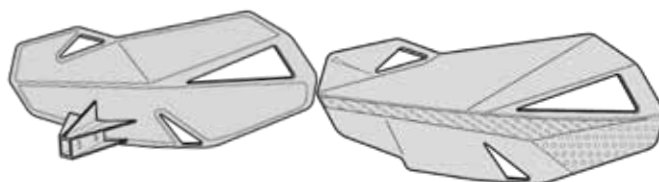

PARAMANI HANDGUARDS

MODELLO MODEL	CODICE PART NR	DA FROM	A TO	COLORE COLOR	NOTE NOTES
YZ 125	YA03807#046	1997	2000	bianco / white	
	YA03807#089	1997	2000	blu / blue	
	YA03831#001	2001	2024	nero / black	
	YA03831#046	2001	2024	bianco / white	
	YA03831#089	2001	2024	blu / blue	
	YA03873@001	2004	2024	nero / black	
	YA03873@046	2004	2024	bianco / white	
	YA03873@089	2004	2024	blu / blue	
	YA04852@001	2014	2024	nero / black	"Flame"
	YA04852@041	2014	2024	bianco / white	"Flame"
	YA04852@089	2014	2024	blu / blue	"Flame"
YZ 250	YA03807#046	1997	2000	bianco / white	
	YA03807#089	1997	2000	blu / blue	
	YA03831#001	2001	2024	nero / black	
	YA03831#046	2001	2024	bianco / white	
	YA03831#089	2001	2024	blu / blue	
	YA03873@001	2004	2024	nero / black	
	YA03873@046	2004	2024	bianco / white	
	YA03873@089	2004	2024	blu / blue	
	YA04852@001	2014	2024	nero / black	"Flame"
	YA04852@041	2014	2024	bianco / white	"Flame"
	YA04852@089	2014	2024	blu / blue	"Flame"
YZF 250	YA03831#001	2001	2006	nero / black	
	YA03831#046	2001	2006	bianco / white	
	YA03831#089	2001	2006	blu / blue	
	YA03873@001	2004	2024	nero / black	
	YA03873@046	2004	2024	bianco / white	
	YA03873@089	2004	2024	blu / blue	
	YA04853@001	2014	2024	nero / black	"Flame"
	YA04853@041	2014	2024	bianco / white	"Flame"
YA04853@089	2014	2024	blu / blue	"Flame"	
WRF 250	YA03831#001	2001	2002	nero / black	
	YA03831#046	2001	2002	bianco / white	
	YA03831#089	2001	2002	blu / blue	
	YA03869#001	2003	2019	nero / black	
	YA03869#046	2003	2019	bianco / white	
	YA03869#089	2003	2019	blu / blue	
	YA03873@001	2004	2019	nero / black	
	YA03873@046	2004	2019	bianco / white	
YA03873@089	2004	2019	blu / blue		
YZF 400	YA03807#046	1998	2000	bianco / white	
	YA03807#089	1998	2000	blu / blue	
	YA03831#001	2001	2002	nero / black	
	YA03831#046	2001	2002	bianco / white	
	YA03831#089	2001	2002	blu / blue	
WRF 400	YA03807#046	1998	2000	bianco / white	
	YA03807#089	1998	2000	blu / blue	
	YA03831#001	2001	2002	nero / black	
	YA03831#046	2001	2002	bianco / white	
	YA03831#089	2001	2002	blu / blue	
YZF 426	YA03807#046	1998	2000	bianco / white	
	YA03807#089	1998	2000	blu / blue	
	YA03831#001	2001	2002	nero / black	
	YA03831#046	2001	2002	bianco / white	
	YA03831#089	2001	2002	blu / blue