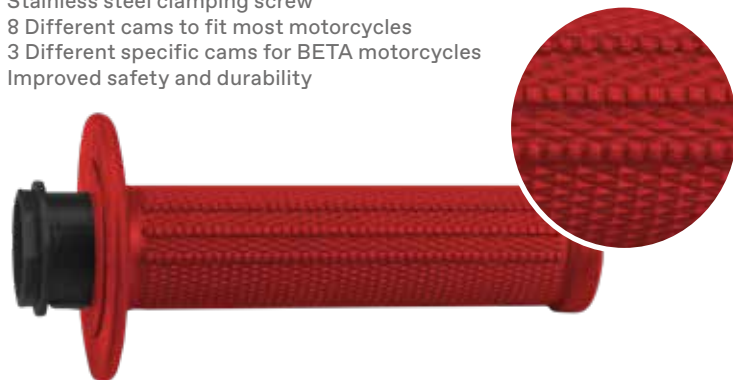

Improved safety and durability

DIVERSE CAMME PER ADATTARSI AD OGNI MOTO  
 DIFFERENT CAMS TO FIT MOST MOTORCYCLES

DESIGN DIAMOND ANTISCIVOLO  
 NON-SLIP DIAMOND DESIGN

CODE MA01828#A

CODE MA01828#F

CODE MA01828#C