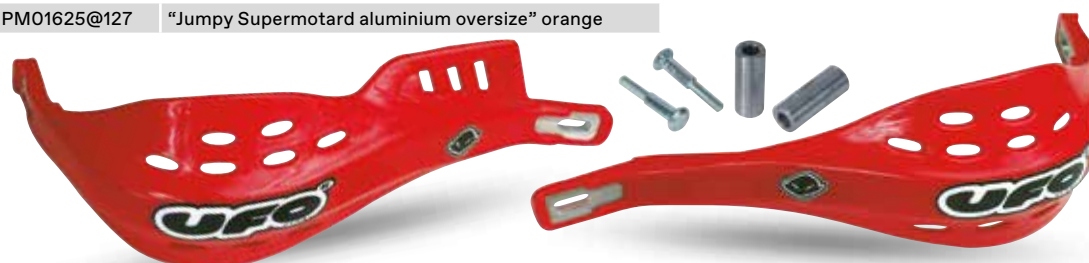

CODE PM01624#070

CODE PM01625#070