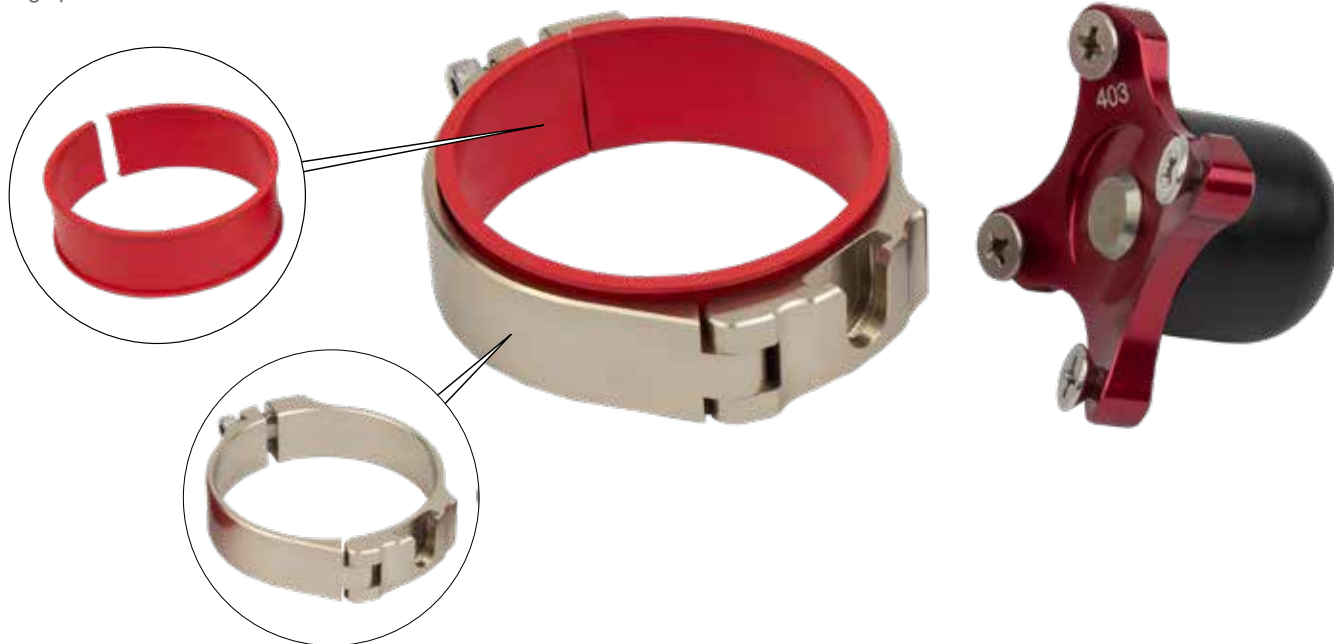

# KIT PARTENZA VELOCE QUICK STARTER

UNIVERSAL STARTING DEVICE **CODE** LM100

Kit partenza veloce Universale  
High performance universal launch masters